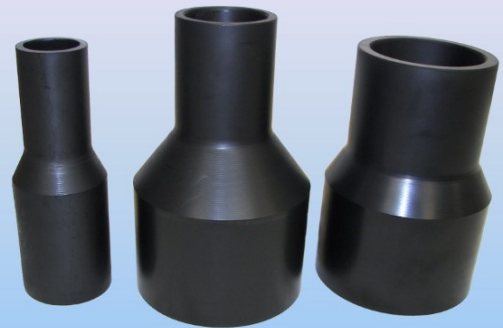

ALL THE "PUMP" YOU NEED AND MORE

1-866-646-6724
712-652-3424
www.bdmfginc.com